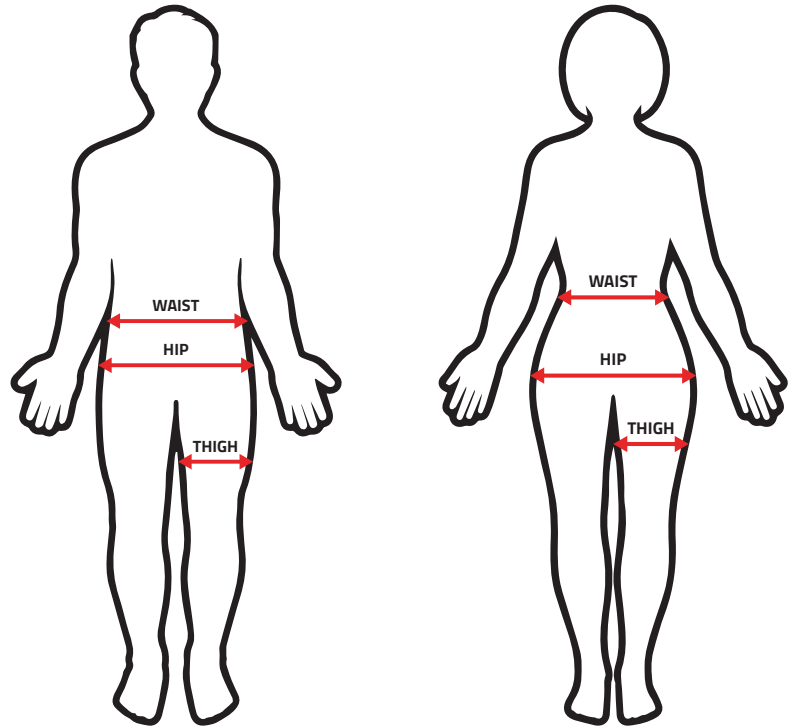

SIZE CHART

For a better fit, take your measurements with a fabric tape and choose the short size that comes closest to the measurements in the table below.

For women, bias your selection towards your hip measurement.

ALTERG SHORTS SIZE - MEN

	3XS	2XS	XS	S	M	L	XL	2XL	3XL	4XL
Waist (inches)	S/M Boys	M/L Boys	26-28	28-30	30-32	32-34	34-38	38-44	44-48	49-55

ALTERG SHORTS SIZE - WOMEN

	3XS	2XS	XS	S	M	L	XL	2XL	3XL	4XL
Size	S/M Girls	M/L Girls	0-2	4-6	6-8	8-10	12-14	14-16	16-18	18-24

ALTERG SHORTS SIZE

	3XS	2XS	XS	S	M	L	XL	2XL	3XL	4XL
Waist (inches)	22-24	24-26	26-28	28-30	30-32	32-34	34-38	38-44	44-48	49-55
Hip (inches)	20-24	24-28	28-32	32-35	35-37	37-39	39-42	42-46	46-50	50-58
Thigh (inches)	12-13	13-14	14-15	15-16	16-17	17-18	18-19	19-21	21-24	22-28