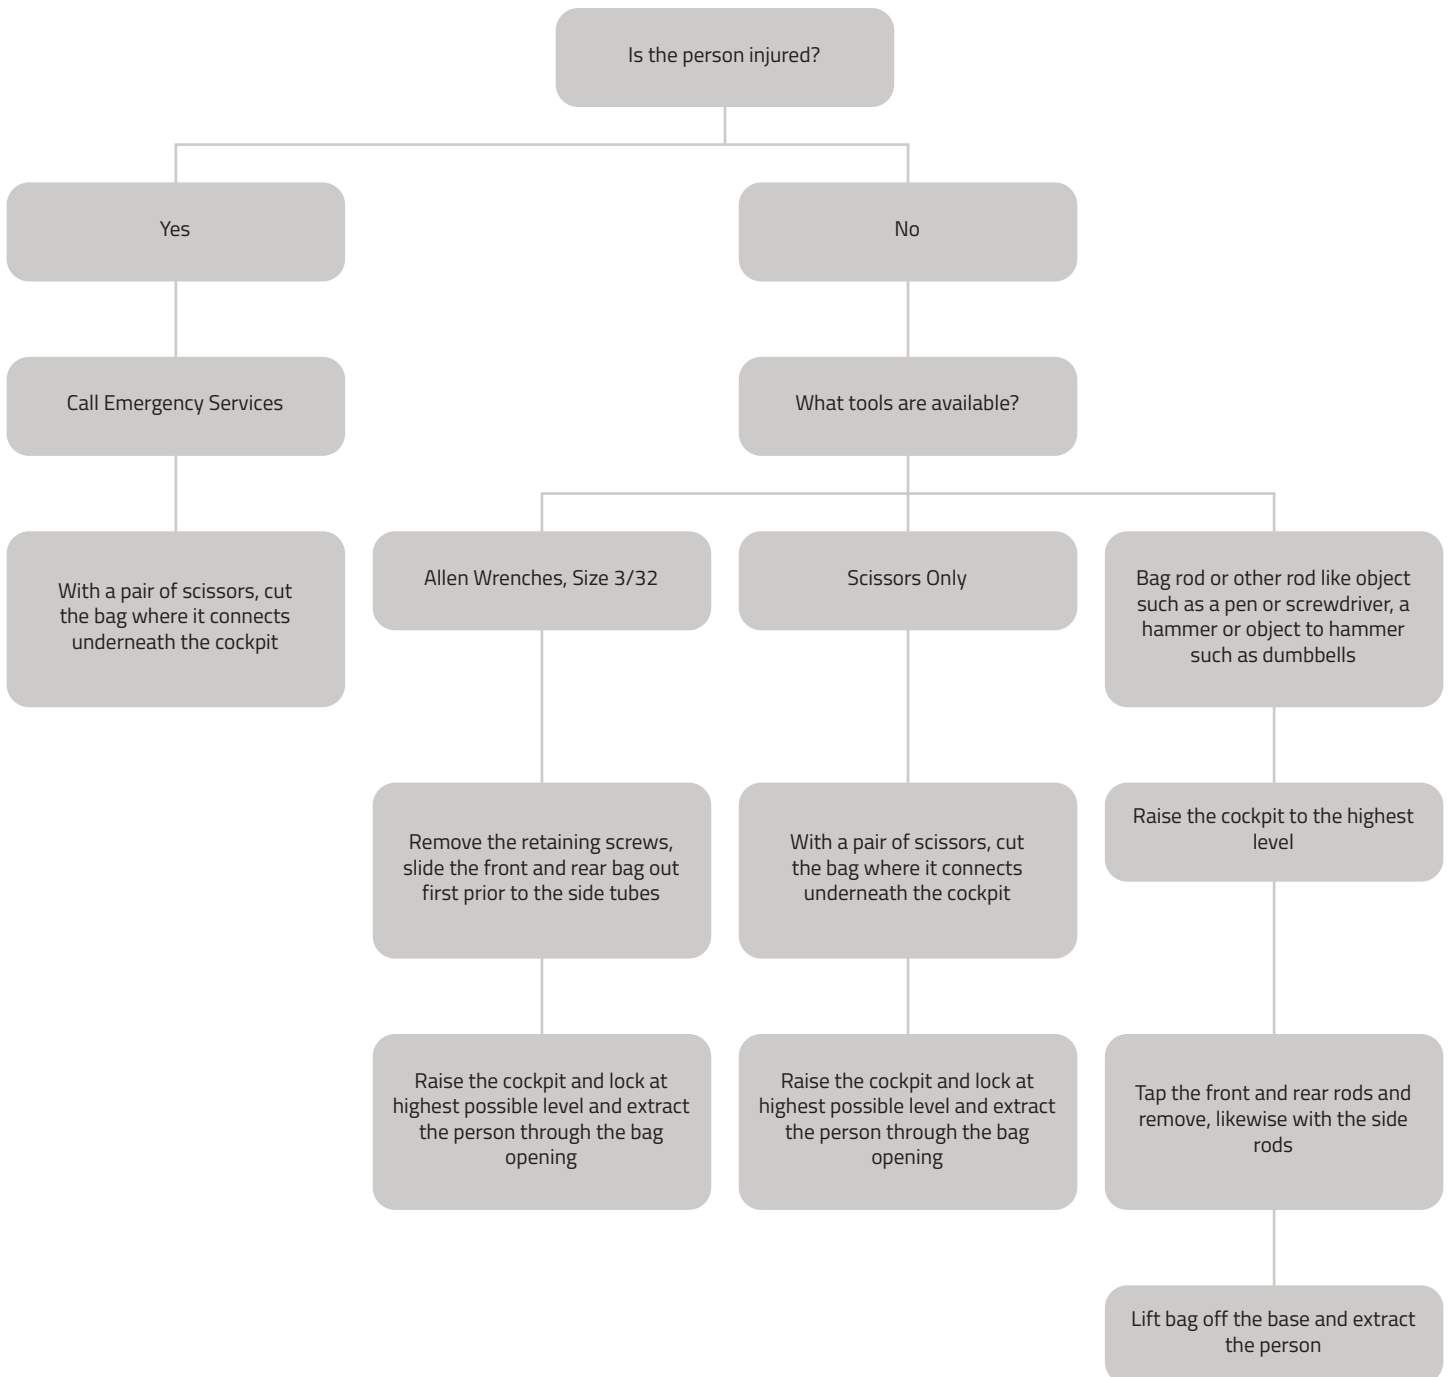

ALTERG EXTRACTION PROTOCOL

Extraction protocol for typical emergency situation, the cockpit is locked/unlocked; the person is not zipped into the bag and is sitting on treadmill inside the bag.

WE HELP PEOPLE TO GET MOVING